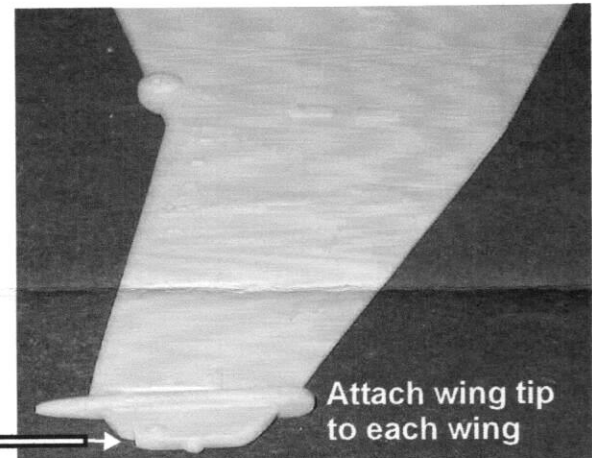

Kit Masters by Alfred Wong. [www.alfredsmind.ca](http://www.alfredsmind.ca)

Kit produced by SMT. <http://smt.theshoppe.com>

Decals by JBOT Decals. [www.jbot.ca](http://www.jbot.ca)

Pale grey overall