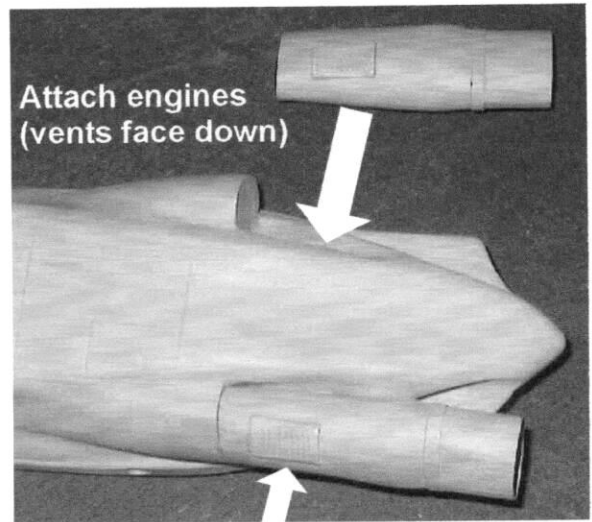

Kit Masters by Alfred Wong. [www.alfredsmind.ca](http://www.alfredsmind.ca)

Kit produced by SMT. <http://smt.theshoppe.com>

Decals by JBOT Decals. [www.jbot.ca](http://www.jbot.ca)

Pale grey overall