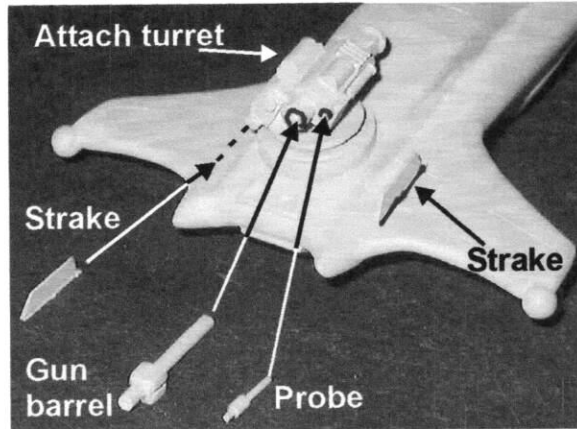

Kit Masters by Alfred Wong. [www.alfredsmind.ca](http://www.alfredsmind.ca)

Kit produced by SMT. <http://smt.theshoppe.com>

Decals by JBOT Decals. [www.jbot.ca](http://www.jbot.ca)

Pale grey overall