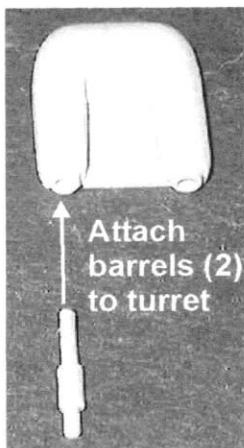

Kit Masters by Alfred Wong. [www.alfredsmind.ca](http://www.alfredsmind.ca)

Kit produced by SMT. <http://smt.theshoppe.com>

Decals by JBOT Decals. [www.jbot.ca](http://www.jbot.ca)

Pale grey overall