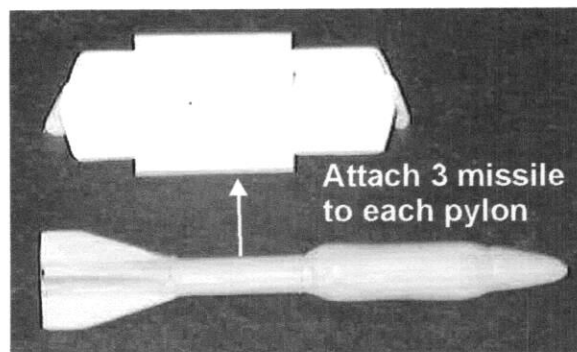

Kit Masters by Alfred Wong. [www.alfredsmind.ca](http://www.alfredsmind.ca)

Kit produced by SMT. <http://smt.theshoppe.com>

Decals by JBOT Decals. [www.jbot.ca](http://www.jbot.ca)

Pale grey overall