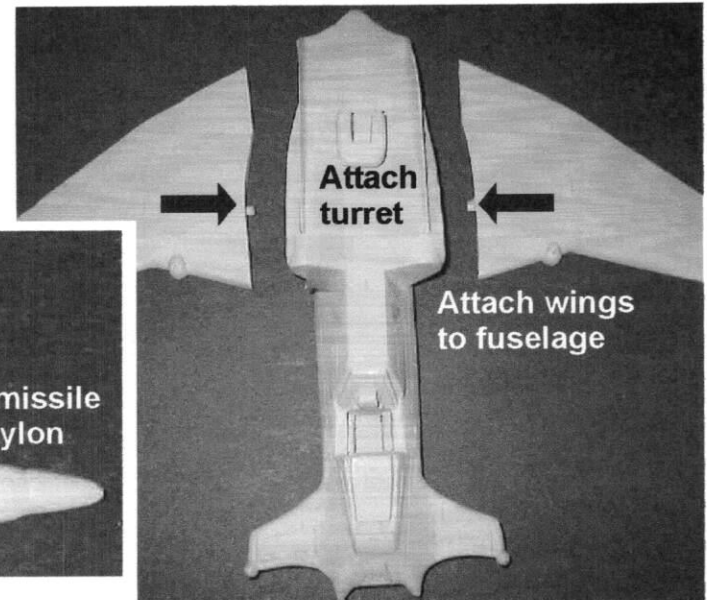

Kit Masters by Alfred Wong. [www.alfredsmind.ca](http://www.alfredsmind.ca)

Kit produced by SMT. <http://smt.theshoppe.com>

Decals by JBOT Decals. [www.jbot.ca](http://www.jbot.ca)

Pale grey overall