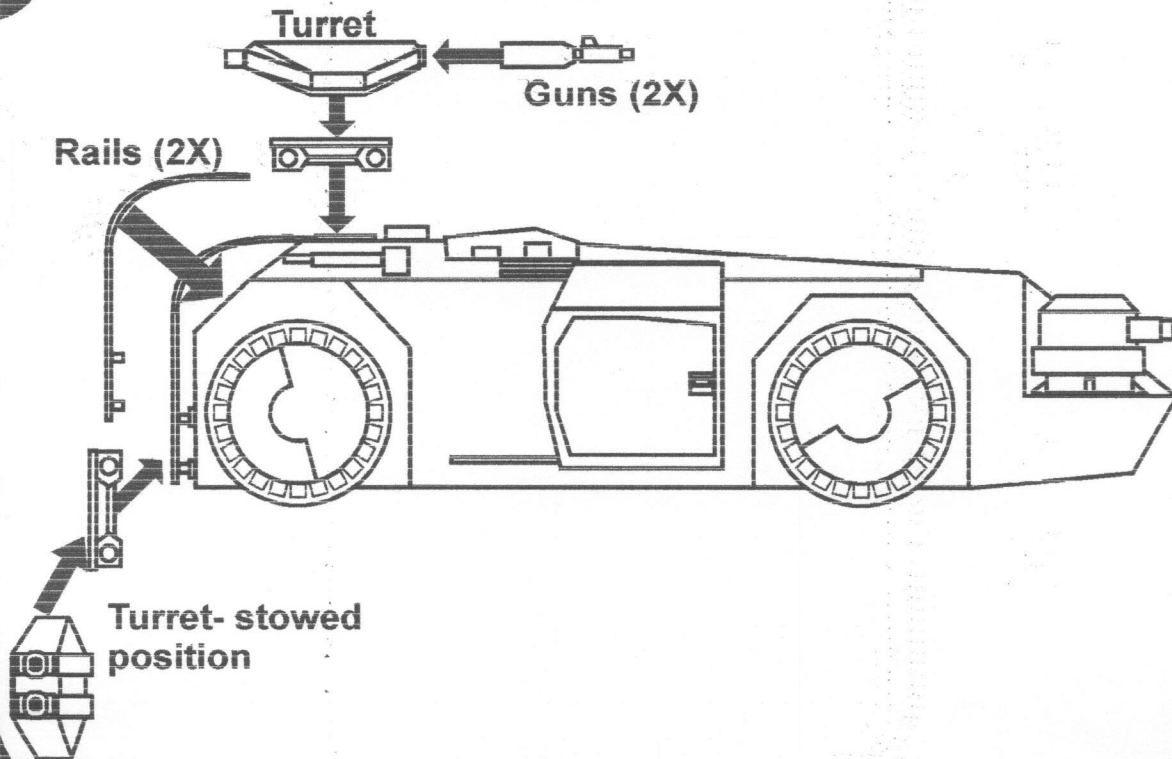

**UNITED STATES
COLONIAL MARINES
M-114-A1 POWELL
INFANTRY COMBAT VEHICLE
1/48 SCALE**

Model kit by SMT Models: <http://smt.theshoppe.com>

Pattern Maker: Alfred Wong, website: <http://members.rogers.com/alterego>

1

Main Assembly

2

Main Turret Assembly

3

Top Details

4

Front Details