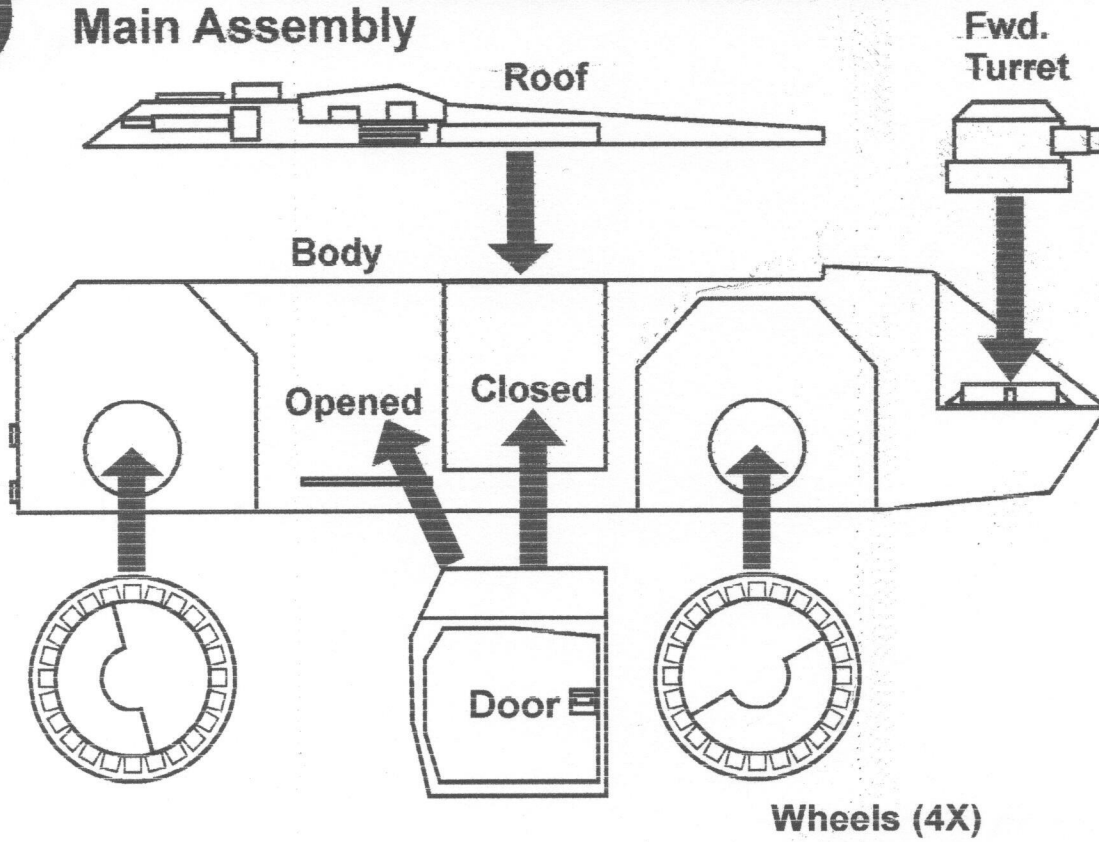

**UNITED STATES
COLONIAL MARINES
M-114-A1 POWELL
INFANTRY COMBAT VEHICLE
1/48 SCALE**

Model kit by SMT Models: <http://smt.theshoppe.com>

Pattern Maker: Alfred Wong, website: <http://members.rogers.com/alterego>

1

Main Assembly

2

Main Turret Assembly

3

Top Details

4

Front Details